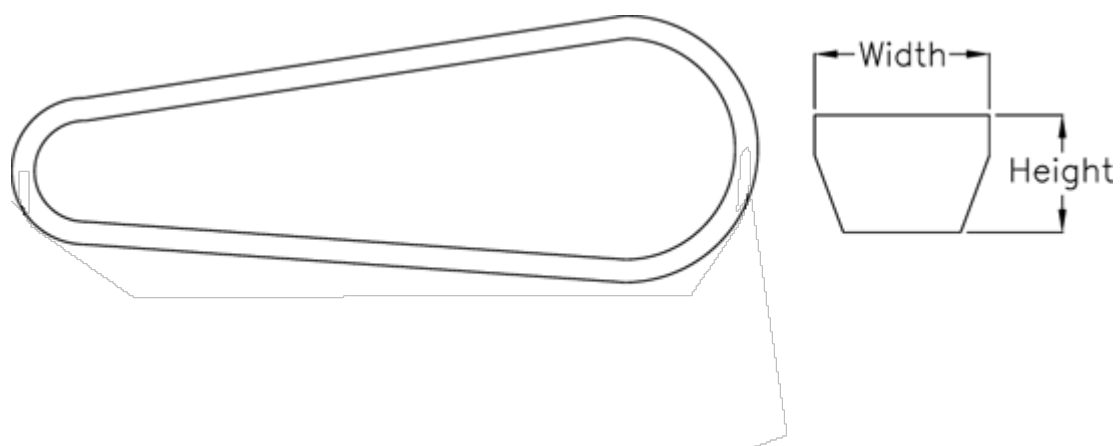

# Data Sheet

Article number: 601962460975

Description: Gates V-belt SPZ 975 Ld 975  
DELTA NARROW

## Measures

---

Datum length =	975
Height =	8
Width =	10